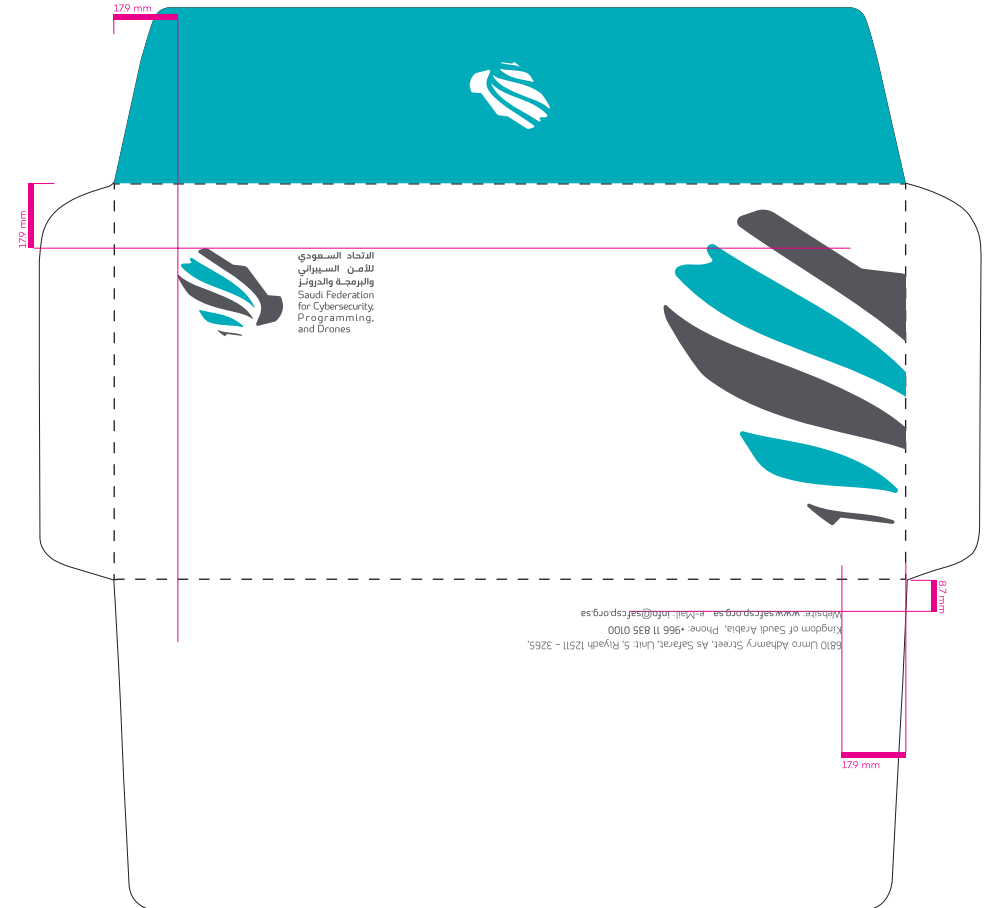

Logo Size: **53.1mm x24.5mm**

PRINT INFORMATION

Sheet Weight: **110 gm**

Sheet Type: **UK Concord (Ivory)**

No. of Colors: **2 Colors**

Colors Type: **PMS**

ENVELOPE C4

DIMENSIONS

Artboard: **International Paper**

Size: **C4**

Logo Type: **Basic Image**

Logo Size: **53.1mm x24.5mm**

PRINT INFORMATION

Sheet Weight: **120 gm**

Sheet Type: **Plain Paper (Saudi Standard)**

No. of Colors: **2 Colors**

Colors Type: **PMS**

BUSINESS CARD

DIMENSIONS

Artboard: **International Paper**
Size: **90mm x 50mm (2 sides)**
Logo Type: **Vertical**
Logo Size: **21.3mm x15.1mm**

PRINT INFORMATION

Sheet Weight: **350 gm**
Sheet Type: **Cochet Paper** Lamination: **Spot UV**
No. of Colors: **3 Colors**
Colors Type: **PMS**

Colors Type: **PMS**

Lamination: **Spot UV**

DIMENSIONS

Artboard: **International Paper**

Size: **850mm x 2,000mm**

Logo Type: **Basic Image**

Logo Size: **475mm x220mm**

PRINT INFORMATION