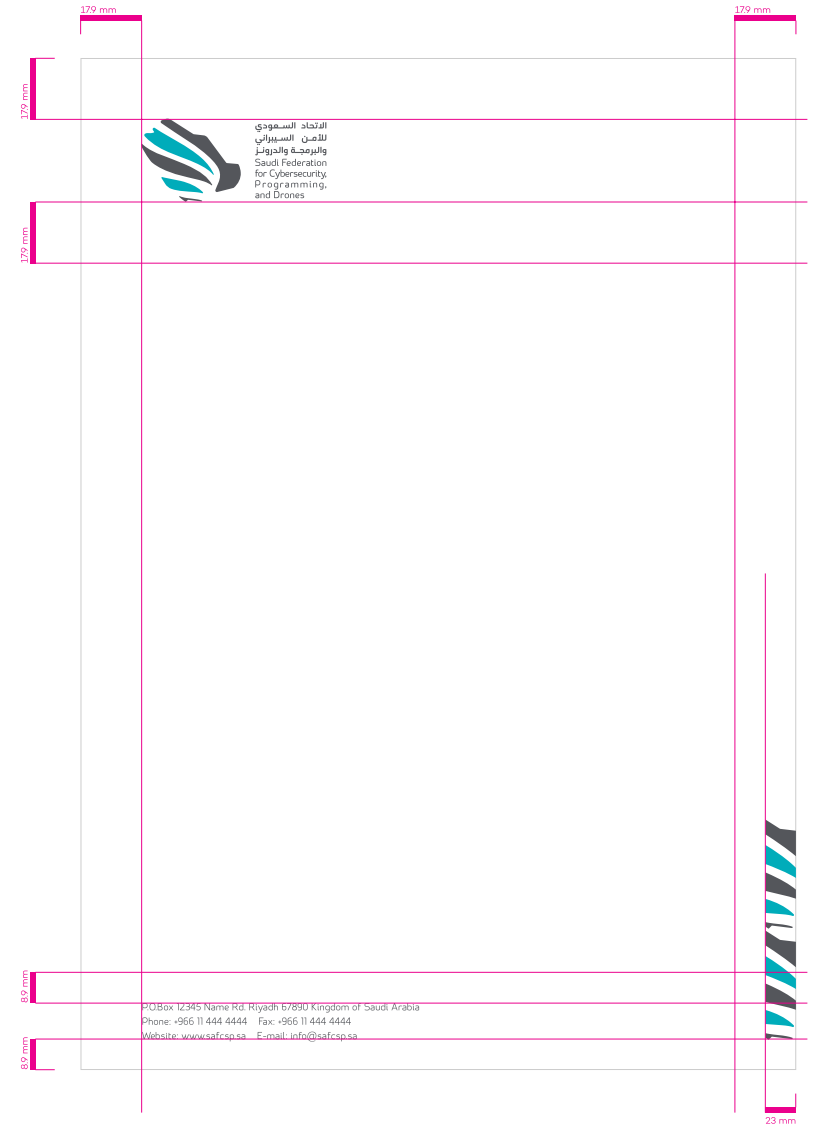

Size: **A4**

Logo Type: **Basic Image**

Logo Size: **53.1mm x24.5mm**

PRINT INFORMATION

Sheet Weight: **100 gm**

Sheet Type: **UK Concord (Semi Glossy)**

No. of Colors: **2 Colors**

Colors Type: **PMS**

Logo Size: **53.1mm x24.5mm**

PRINT INFORMATION

Sheet Weight: **110 gm**

Sheet Type: **UK Concord (Ivory)**

No. of Colors: **2 Colors**

Colors Type: **PMS**

ENVELOPE C4

DIMENSIONS

Colors Type: **PMS**

BUSINESS CARD

DIMENSIONS

Artboard: **International Paper**
Size: **90mm x 50mm (2 sides)**
Logo Type: **Vertical**
Logo Size: **21.3mm x15.1mm**

PRINT INFORMATION

Sheet Weight: **350 gm**
Sheet Type: **Cochet Paper** Lamination: **Spot UV**
No. of Colors: **3 Colors**
Colors Type: **PMS**

Colors Type: **PMS**

Lamination: **Spot UV**

DIMENSIONS

Artboard: **International Paper**

Size: **850mm x 2,000mm**

Logo Type: **Basic Image**

Logo Size: **475mm x220mm**

PRINT INFORMATION